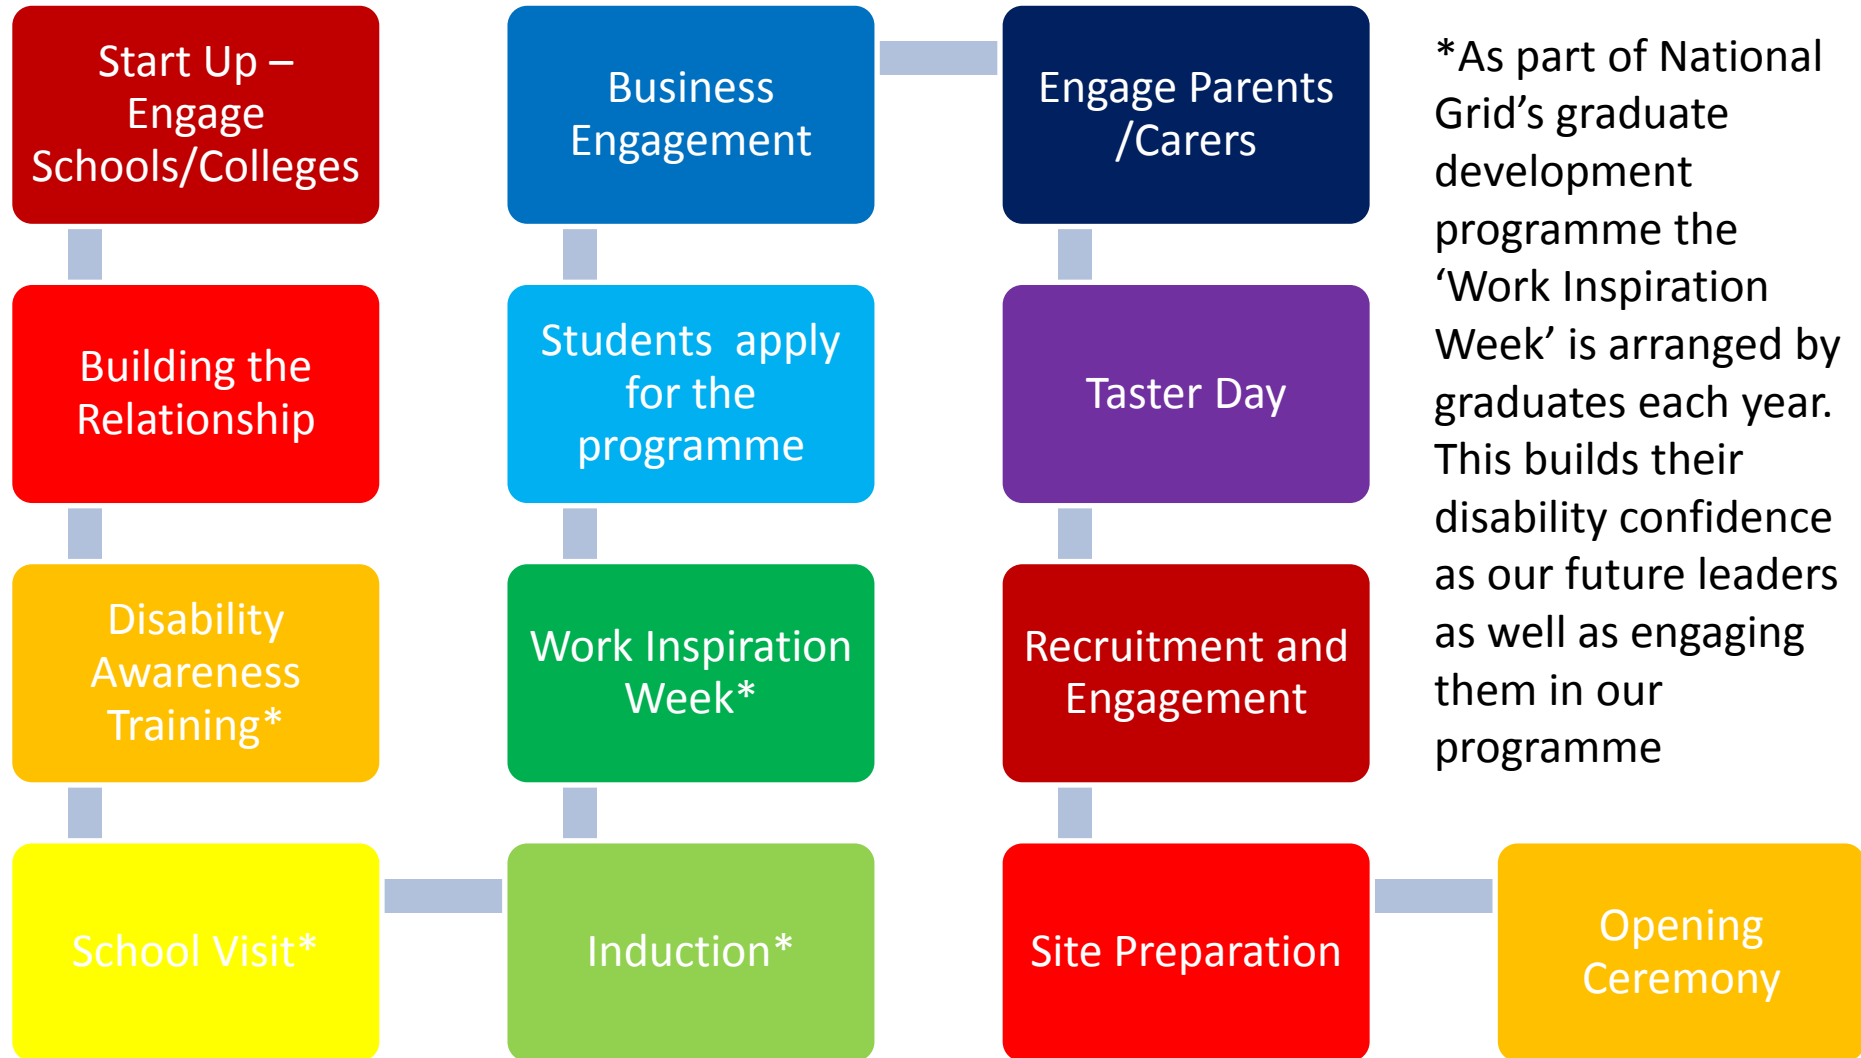

Round Oak  
School, Support Service & Sports College

nationalgrid

# Pre Go-Live Processes

# Post Go-Live Processes